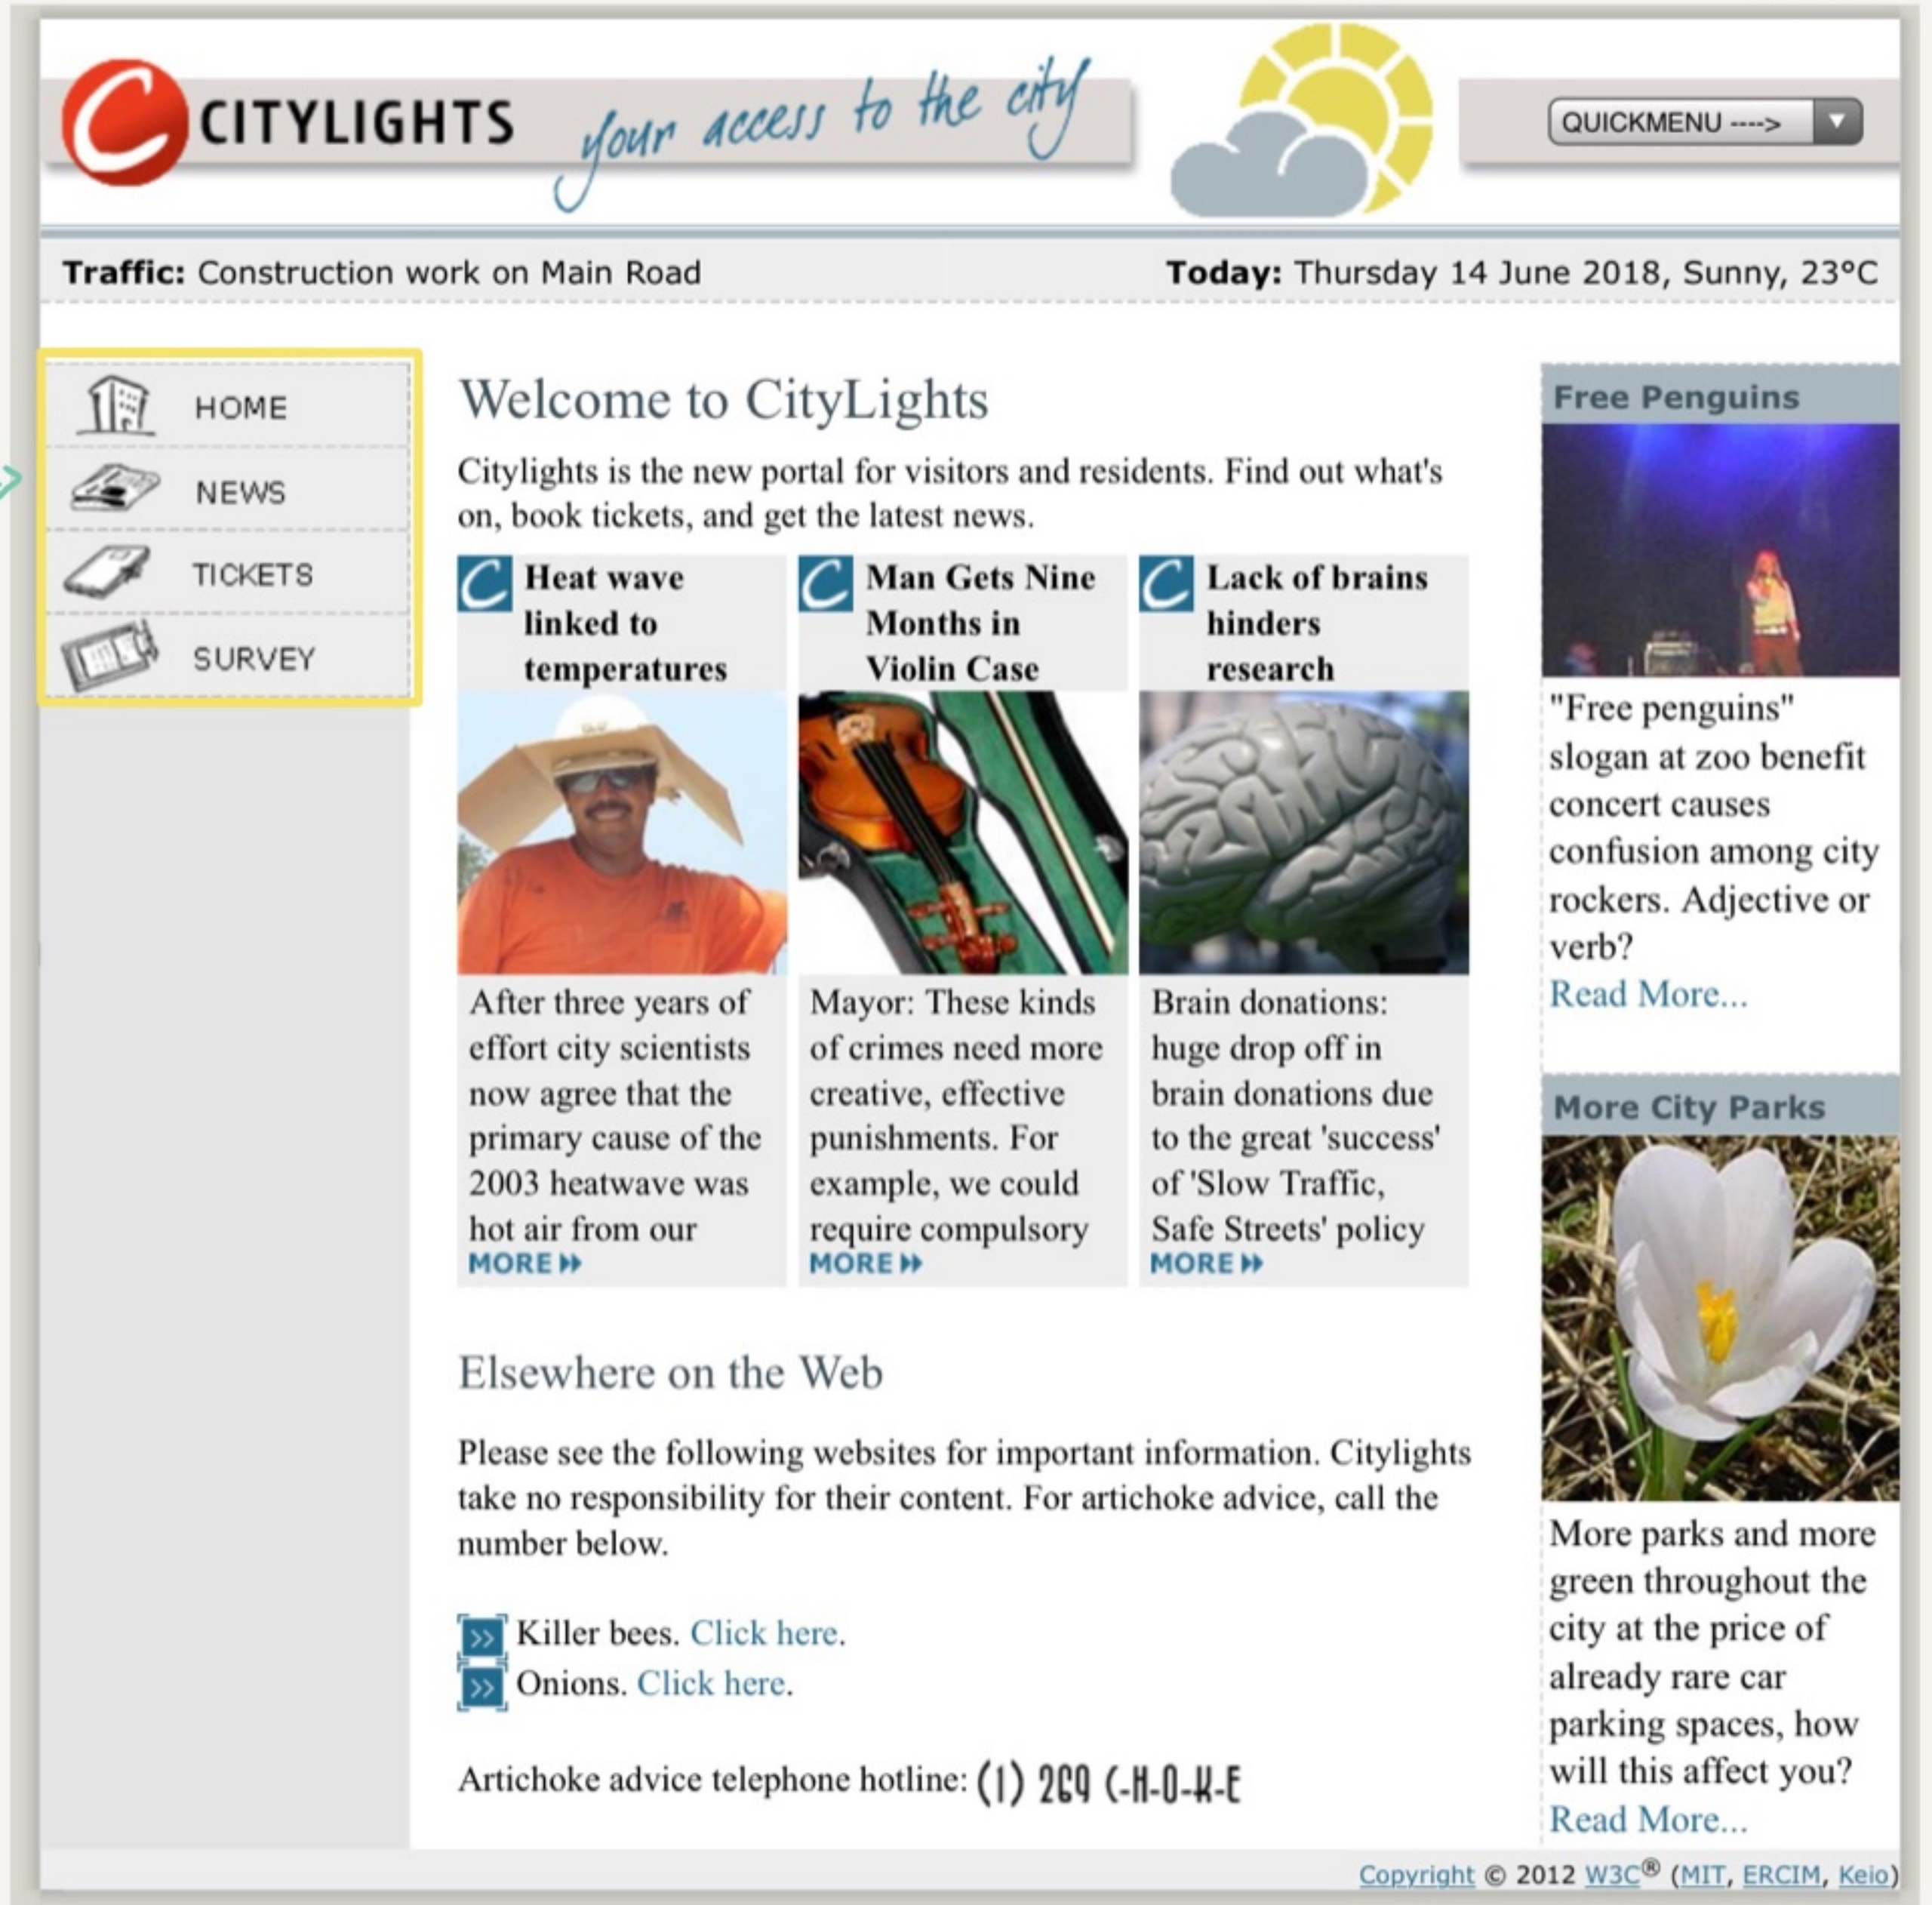

1 Have four options - Inaccessible, A, AA, AAA  
(each option adds more to the report & site)

2 Show report & site side by side

3 Choosing a report item highlights relevant site objects

4 Have a desktop/mobile options

1.2.1 \_\_\_\_\_  
\_\_\_\_\_  
\_\_\_\_\_  
\_\_\_\_\_  
\_\_\_\_\_

Operable ▾

Understandable ▾

Robust ▾

The screenshot shows a large rectangular area containing a dense block of garbled, illegible text. To the right of this text is a small speaker icon. Below the garbled text is a link that reads "View Transcript".