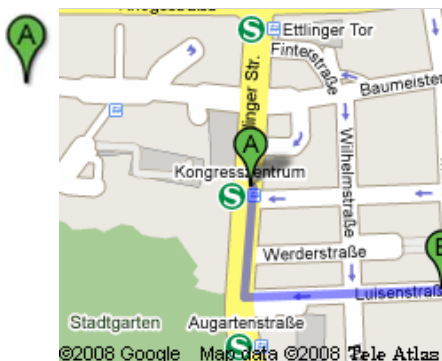

Directions to Luisenstr. 36-38, 76137 Karlsruhe, Germany
0.5 km – about 6 mins

Save trees. Go green!
Download Google Maps on your phone at google.com/gmm

Kongresszentrum station Germany

1. Head **south** on **Ettlenger Str.** toward **Schützenstraße**
About 2 mins

go 0.2 km
total 0.2 km

2. Turn **left** at **Luisenstraße**
About 4 mins

go 0.4 km
total 0.5 km

Hotel Zum Kaiser Barbarossa Luisenstr. 36-38 76137 Karlsruhe, Germany

These directions are for planning purposes only. You may find that construction projects, traffic, weather, or other events may cause conditions to differ from the map results, and you should plan your route accordingly. You must obey all signs or notices regarding your route.

Map data ©2008 Tele Atlas