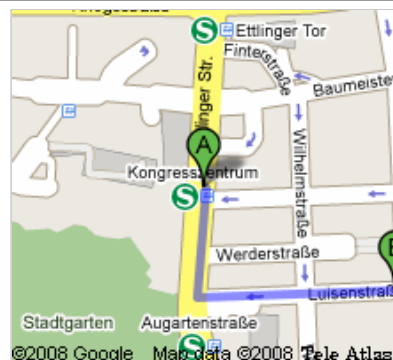

Directions to Luisenstr. 36-38, 76137 Karlsruhe, Germany
0.5 km – about 6 mins

Save trees. Go green!
Download Google Maps on your phone at google.com/gmm

Kongresszentrum station Germany

1. Head **south** on **Ettlenger Str.** toward **Schützenstraße**
About 2 mins

go 0.2 km
total 0.2 km

2. Turn **left** at **Luisenstraße**
About 4 mins

go 0.4 km
total 0.5 km

Hotel Zum Kaiser Barbarossa Luisenstr. 36-38 76137 Karlsruhe, Germany

These directions are for planning purposes only. You may find that construction projects, traffic, weather, or other events may cause conditions to differ from the map results, and you should plan your route accordingly. You must obey all signs or notices regarding your route.

Map data ©2008 Tele Atlas