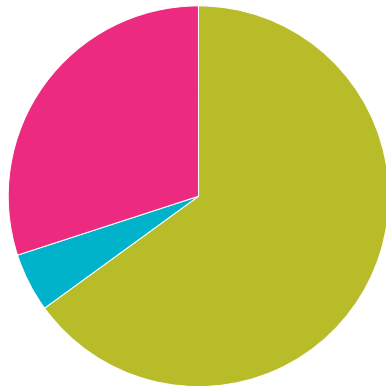

- Yes, this should be a work item (13)
- No, this should not be a work item (2)
- I abstain from a vote on this work item (5)

	0%	25%	50%	75%	100%	Total	Percent
Yes, this should be a work item						13	65%
No, this should not be a work item						2	10%
I abstain from a vote on this work item						5	25%

Question 8	Web Identity	Answers 20 (100%)	Skips 0 (0%)