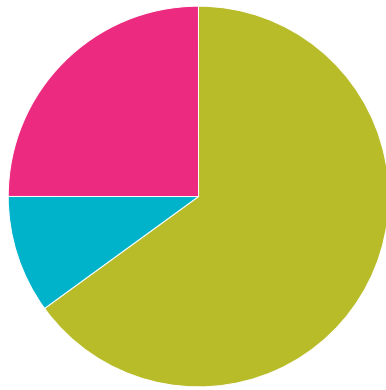

Question 12	HTTP Signature Trailers	Answers 20 (100%)	Skips 0 (0%)

- Yes, this should be a work item (13)
- No, this should not be a work item (2)
- I abstain from a vote on this work item (5)

	0%	25%	50%	75%	100%	Total	Percent
Yes, this should be a work item						13	65%
No, this should not be a work item						2	10%
I abstain from a vote on this work item						5	25%