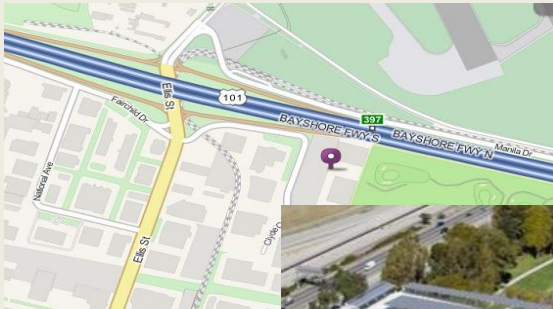

### Location:

665 Clyde Avenue, Mountain View, California, USA  
Main Phone: +1-650 -210 -1000

### Direction:

Ellis exit (#397) on US 101 Freeway

- Approximately 15 miles south of San Francisco International Airport
- Approximately 7 miles north of San Jose Internal Airport

### Map: