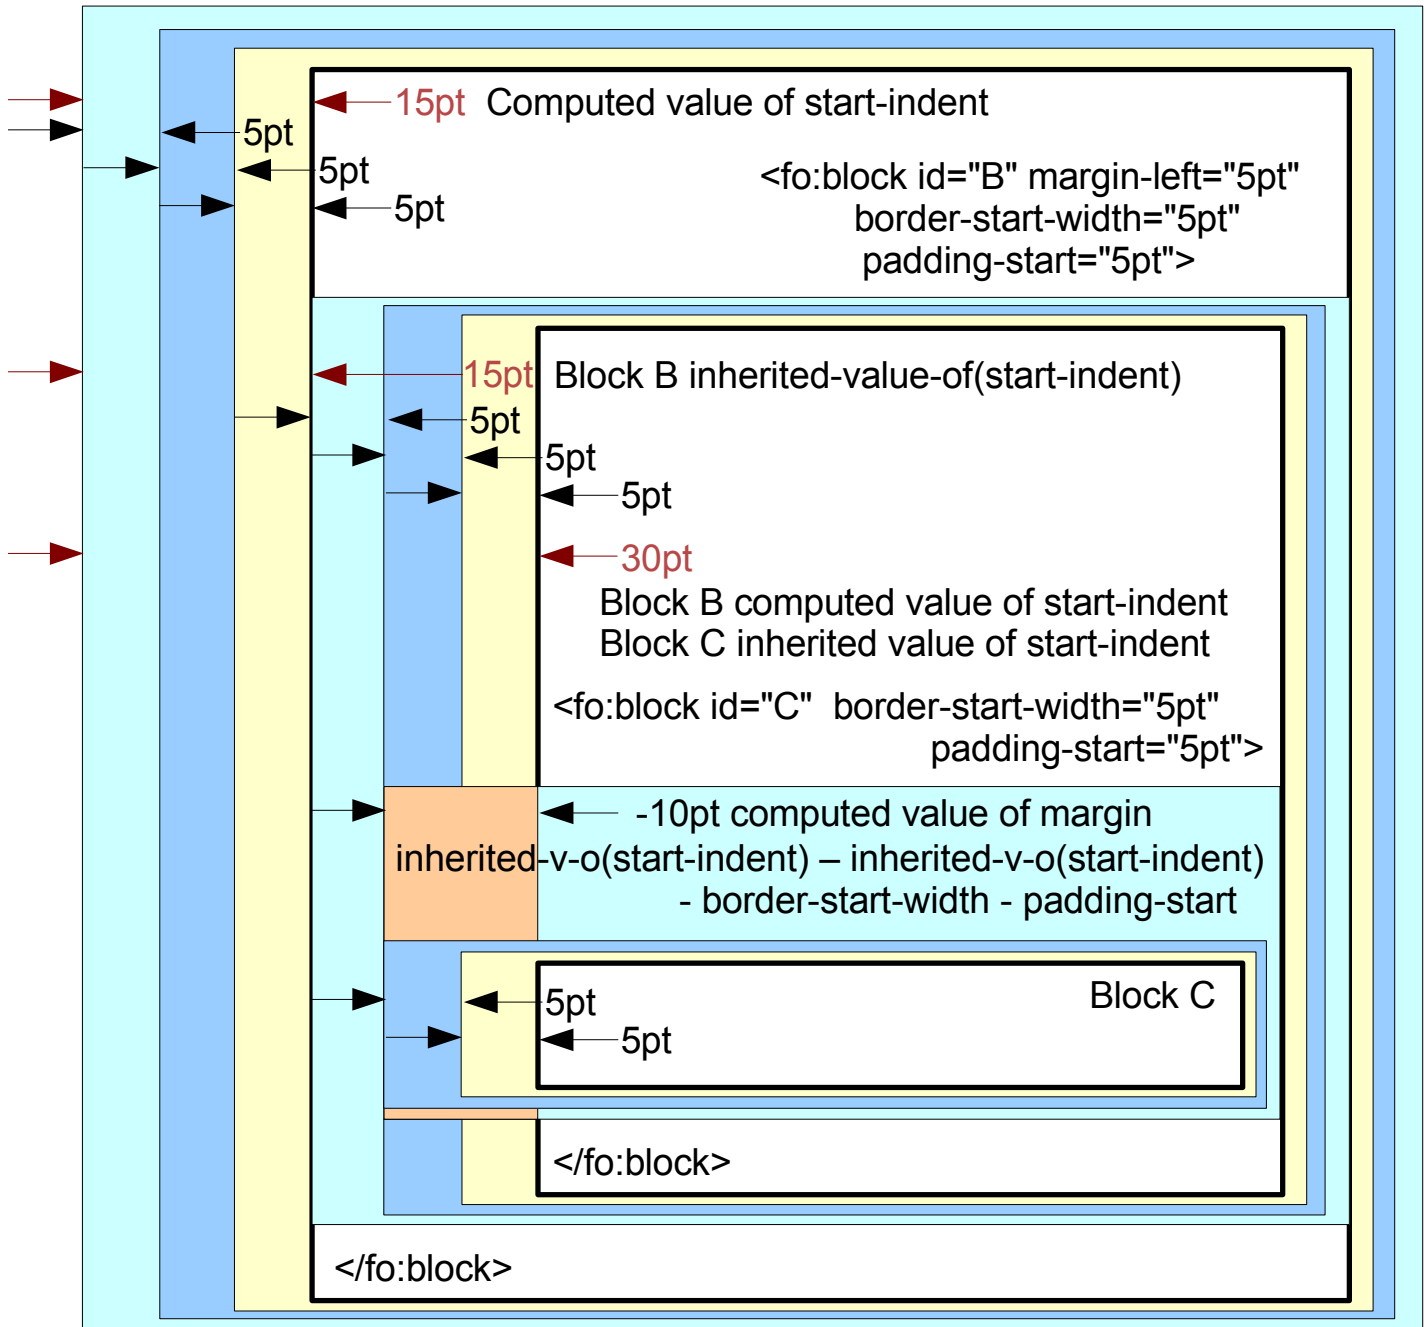

Figure 2

Current writing-mode is "lr-tb".

`<fo:block-container id="A" margin-start="5pt" border-start-width="5pt" padding-start="5pt">`

`</fo:block-container>`

- Spaces-rectangle
- Padding-rectangle
- Spaces-rectangle negative margin
- Content-rectangle
- Border-rectangle