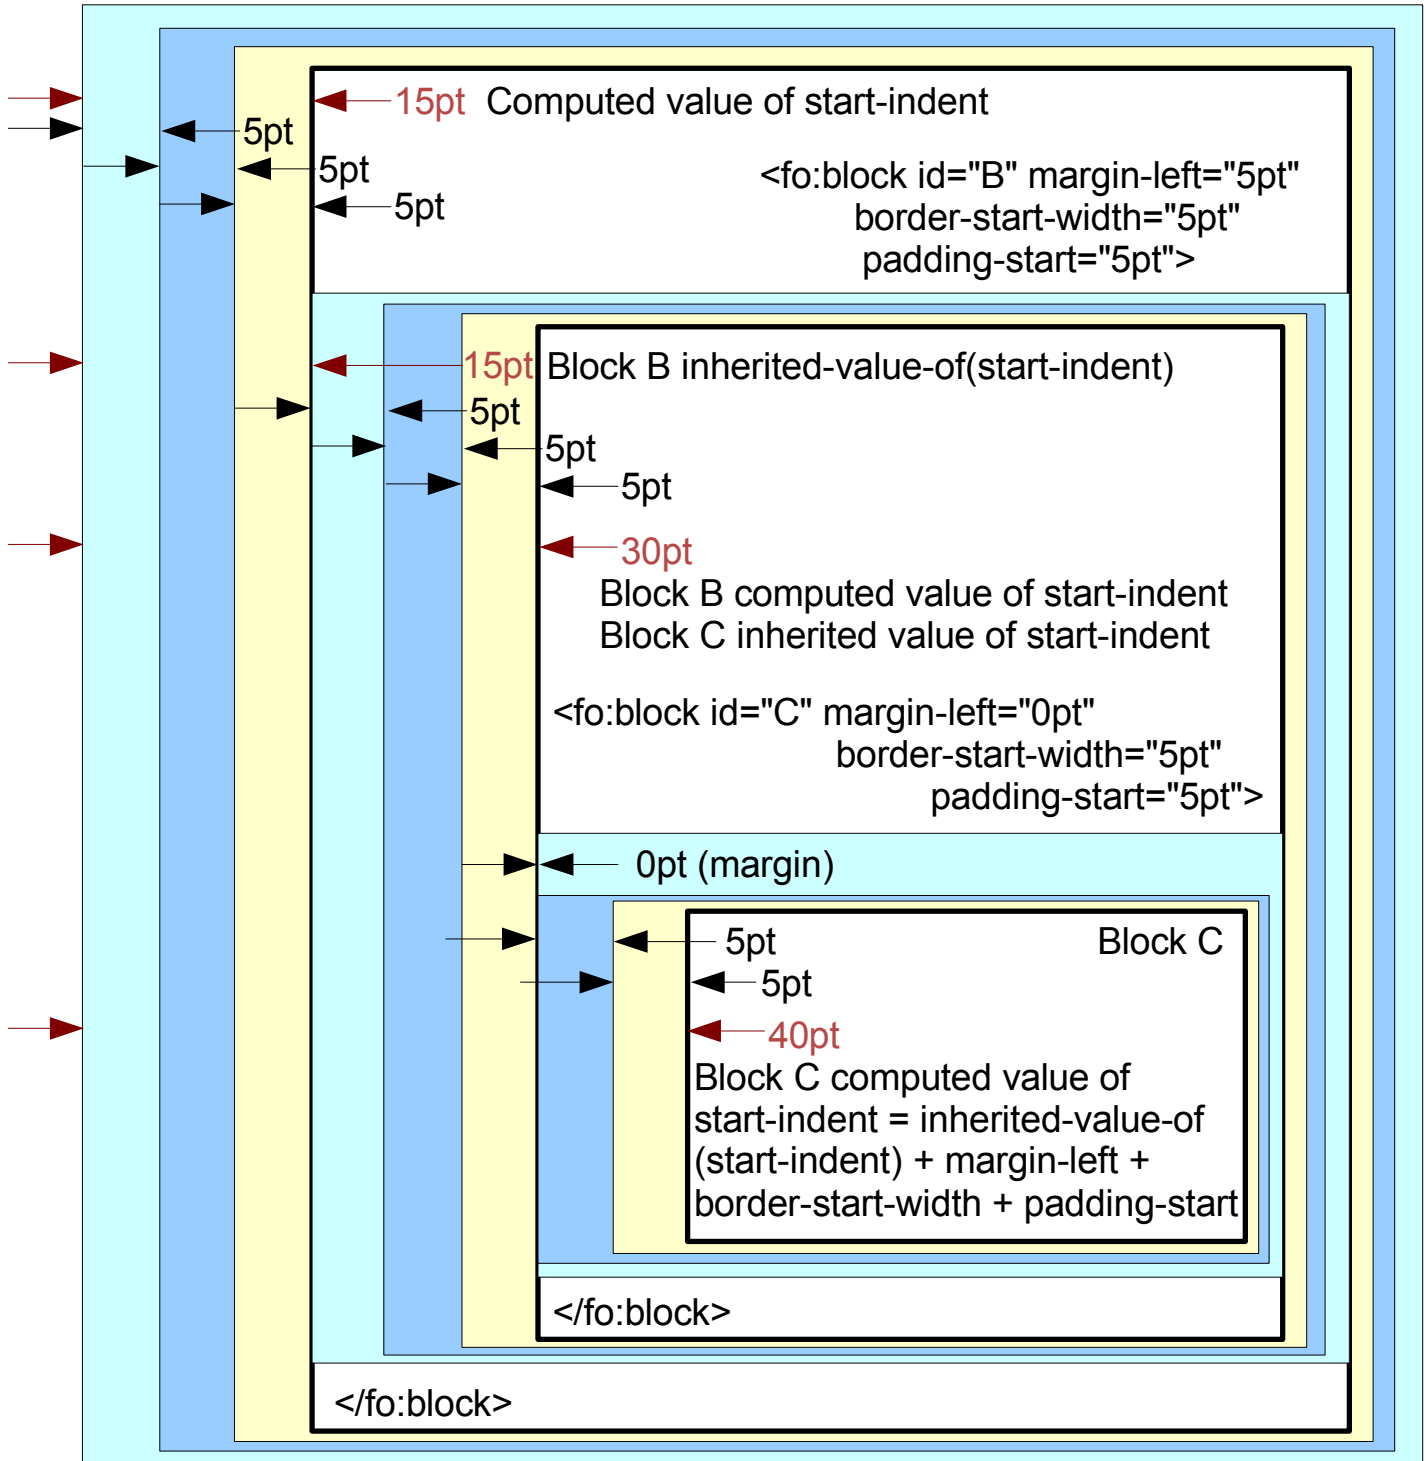

Figure 1

Current writing-mode is "lr-tb".

<fo:block-container id="A" margin-start="5pt" border-start-width="5pt" padding-start="5pt">

</fo:block-container>

Spaces-rectangle

Border-rectangle

Padding-rectangle

Content-rectangle