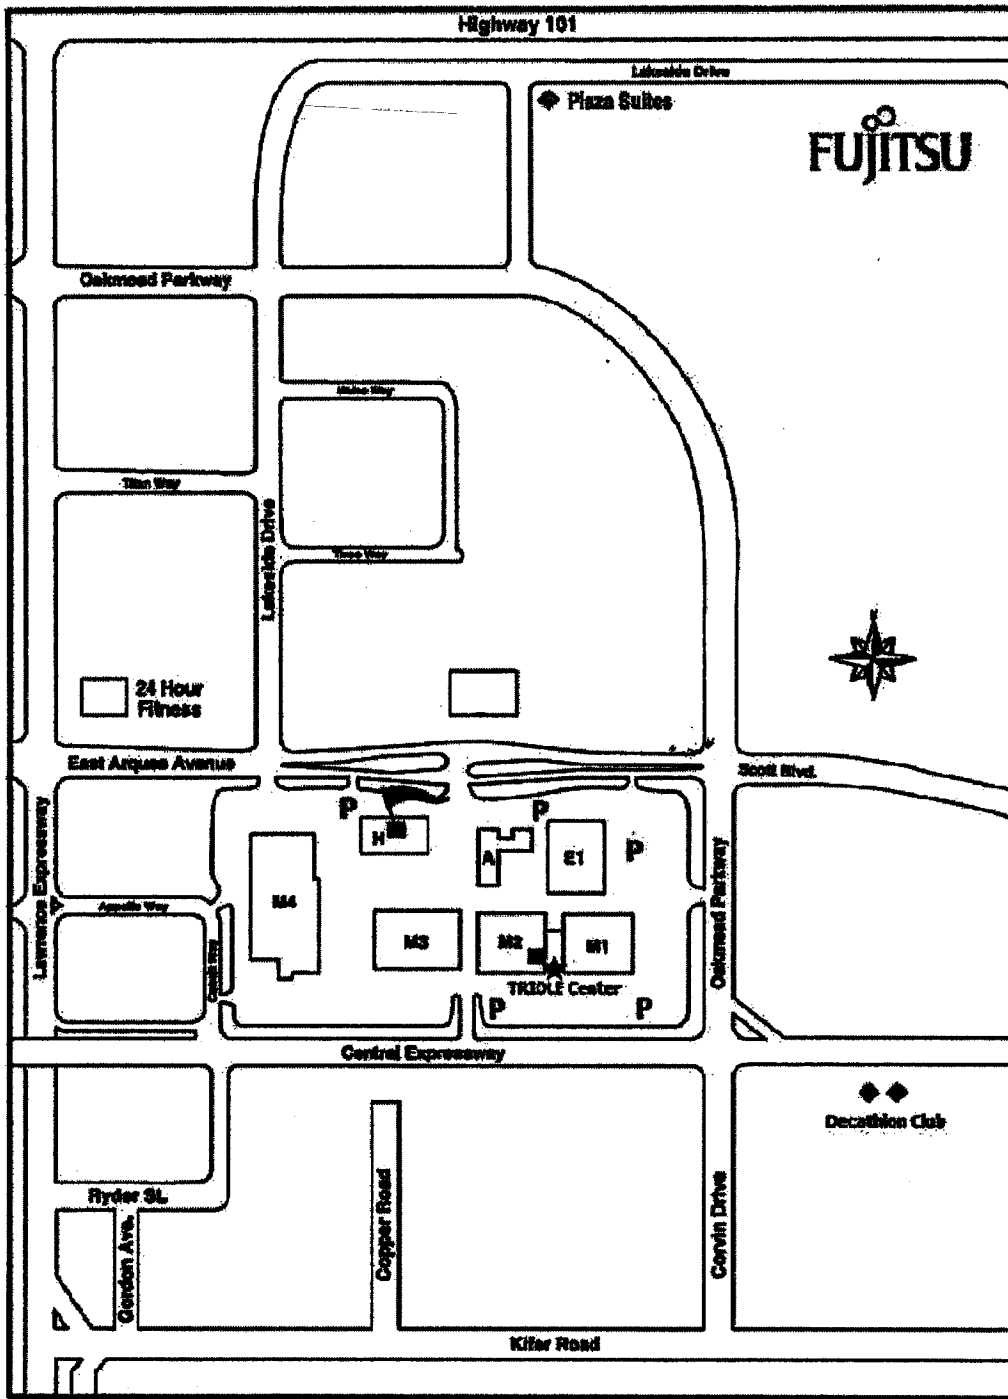

Fujitsu Silicon Valley Campus Map

Fujitsu Silicon Valley Campus

 Lobby/North Cafeteria