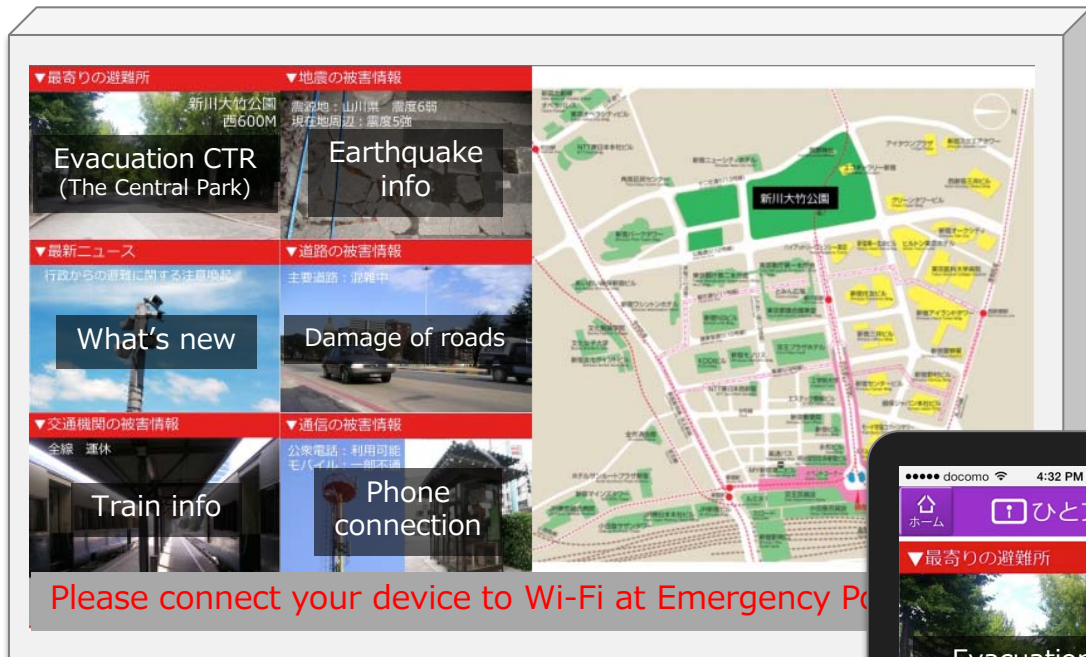

Proposed system

JS=Javascript program

Example of displayed contents

User's mobile device

Digital Signage

Copy via Wi-Fi

category menu

detailed info